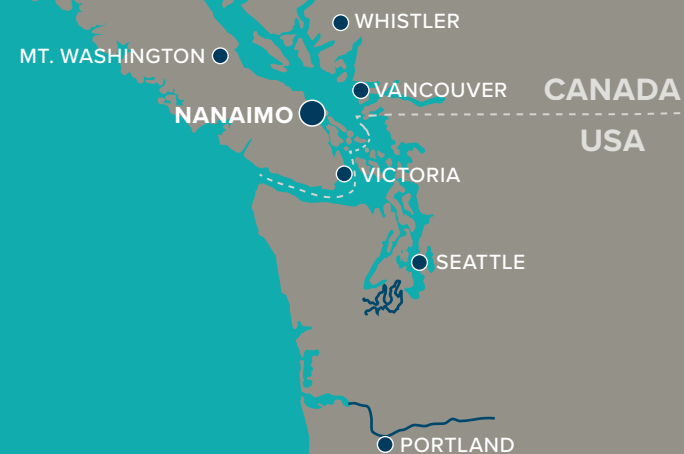

20 minute flight from Vancouver

BC FERRIES

There are two car/passenger ferry routes linking Vancouver to Nanaimo

Horseshoe Bay to Departure Bay (1.5 hours)

Tsawwassen to Duke Point (2 hours)

FLOAT PLANE

There are two float plane companies that link Vancouver and Nanaimo

• **Harbour Air** (20 minutes)

• **Sea Air** (20 minutes)

VANCOUVER ISLAND
UNIVERSITY

2019-20

English Language and Culture Programs

world.viu.ca/elc

Study English at a university recognized for teaching excellence